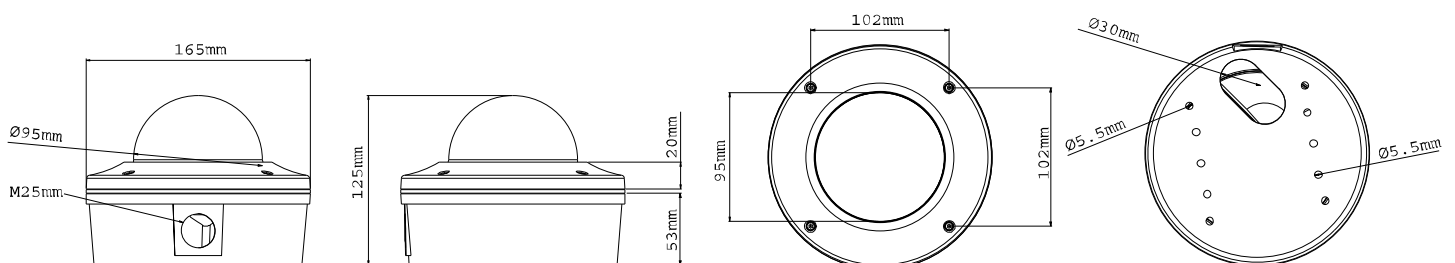

## SPECIFICATIONS

### Lens

Megapixel	Yes	
Day / Night support	Yes	
Max Aperture	F/1.3 ± 5%	
Focal Length	2.7 ~ 9 mm	
Field of view	Diagonal	126° (W) ~ 38.2° (T) ± 5°
	Horizontal	98.5° (W) ~ 29.8° (T) ± 5°
	Vertical	78.7° (W) ~ 23.9° (T) ± 5°
Operation	Focus	Manual (w / lock)
	Zoom	Manual (w / lock)
	Iris	DC
IR LED Quantity	15 IR LEDs	
IR Distance	15 m / 50 ft (Max.)	

### Video Resolution

Main Stream	4:3	1280 x 960, 640 x 480, 320 x 240
	16:9	1280 x 720, 640 x 360, 448 x 252
	5:4	1280 x 1024, 640 x 512, 320 x 256
Sub Stream	4:3	640 x 480, 320 x 240
	16:9	640 x 360, 448 x 252
	5:4	640 x 512, 320 x 256

### Mechanical

Lens Mounting	ø 14 mm	
Rotation Axis	3-axis (pan / tilt / roll)	
Connectors	Power	2-pin terminal block
	Ethernet	RJ-45
	Audio	1 In (RCA female for microphone) 1 Out (RCA female for speaker)
	Digital I/O	I/O Wires
	Auto Iris	DC drive
Local Storage	Micro SD/SDHC memory card slot	